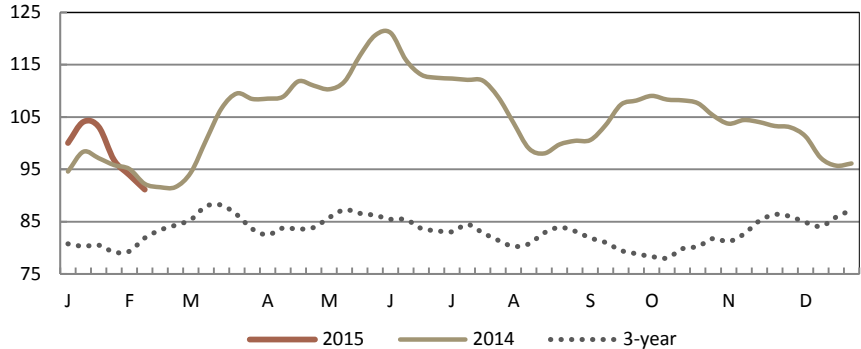

NATIONAL COMPOSITE WEIGHTED AVERAGE

	Wtd Avg	Change	1,000 lbs.
This Week:	91.12	↓ 2.78	11,046
Last Week:	93.90		11,525
Last Year:	92.21	↓ 1.09	11,097
Monthly Composite Weighted Average			
Jan	99.62		46,484

WEEK IN REVIEW

Whole broiler fryer prices are trending steady to lower. Offerings are mixed ranging light to heavy for current needs. Retail and foodservice demand is light to instances good. Floor stocks are generally balanced. Sizes are desirable to heavy. Market activity is slow to moderate.

EASTERN REGION

	Price Range	THIS WEEK			LAST WEEK		
		Majority	Wtd Avg	Change	1,000 lbs.	Wtd Avg	1,000 lbs.
Whole Body:	68.00 - 127.00	91.00 - 98.00	96.69	↓ 2.68	5,024	99.37	5,129
WOGS:	76.00 - 113.00	90.00 - 96.00	93.94	↓ 2.74	1,226	96.68	1,184
NEW YORK							
Whole Body:	83.00 - 107.75	90.00 - 95.00	93.95	↓ 2.82	1,400	96.77	1,410